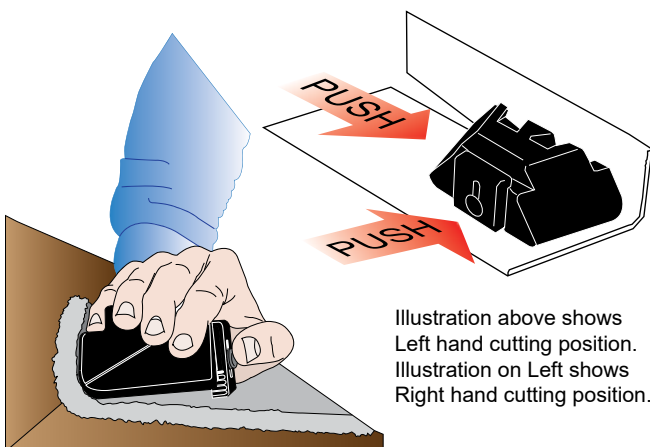

Pro Knee® GoofProof® Wall Trimmer

GoofProof®
WALL TRIMMER

Spec Sheet - GoofProof® Wall Trimmer

Features:

- Automatic Blade Depth Adjustment Stop
- Super Strong Molded Plastic Frame Components
- Threaded Steel Inserts and Hardware
- Uses standard slotted blades

Performance:

- Cuts direct glue down carpet and inflexible carpet perfect the first time
- Beginner to professional cuts in under 60 seconds
- Trims soft sheetgoods, cove base toe and carpet easily in one pass
- Patented design feels like an extension of your hand
- Use with left or right hand

Technical specifications:

Gross Weight: 8.95 oz

Dimensions: 6.125" Length x 2.25" Height x 3.5" Width

Use on:

- Direct Glue Down Carpet
- Inflexible Carpet
- Carpet Tiles
- Soft sheet Goods
- Cove Base Toe
- All Types Of Rubber Tiles

Not for use on:

- Stretch In Carpet
- Hard Woods
- Ceramics

Assembly & Parts:

Illustration above shows
Left hand cutting position.
Illustration on Left shows
Right hand cutting position.