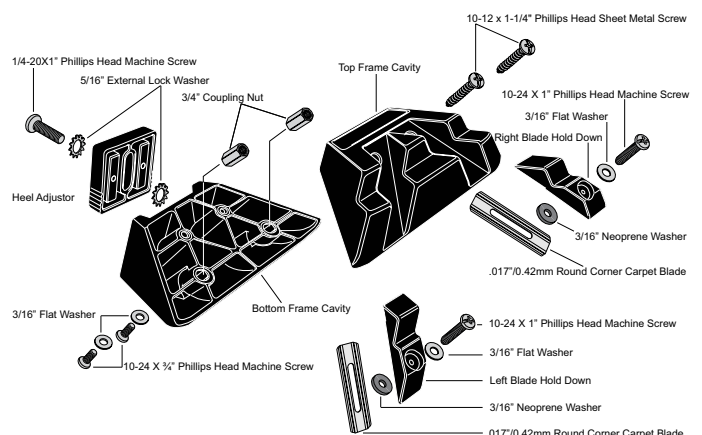

Pro Knee® GoofProof® Wall Trimmer

GoofProof®
WALL TRIMMER

Spec Sheet - GoofProof® Wall Trimmer

Features:

- Automatic Blade Depth Adjustment Stop
- Super Strong Molded Plastic Frame Components
- Threaded Steel Inserts and Hardware
- Uses standard slotted blades

Performance:

- Cuts direct glue down carpet and inflexible carpet perfect the first time
- Beginner to professional cuts in under 60 seconds
- Trims soft sheetgoods, cove base toe and carpet easily in one pass
- Patented design feels like an extension of your hand
- Use with left or right hand

Technical specifications:

Gross Weight: 8.95 oz

Dimensions: 6.125" Length x 2.25" Height x 3.5" Width

Use on:

- Direct Glue Down Carpet
- Inflexible Carpet
- Carpet Tiles
- Soft sheet Goods
- Cove Base Toe
- All Types Of Rubber Tiles

Not for use on:

- Stretch In Carpet
- Hard Woods
- Ceramics

Assembly & Parts:

Illustration above shows
Left hand cutting position.
Illustration on Left shows
Right hand cutting position.